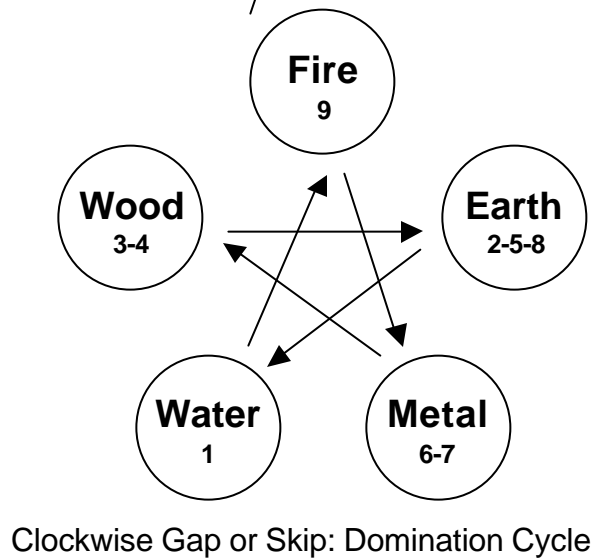

Cycles of the Five Elements with Related Numbers

SE	S	SW
Sun Wood 4	Li Fire 9	K'un Earth 2
E	5	Tui Metal 7
Ken Earth 8	K'an Water 1	Chien Metal 6
NE	N	NW

Element-Trigram Relationships

Chart at left shows the relationship between the Elements, Trigrams, Numbers and Directions.

East Group = White
West Group = Grey